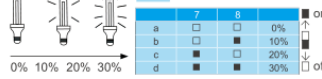

ITEM WORKING MODE

ITEM WIRING INSTRUCTION

- Hold Time 10s-10min
- The adjustable
- Light Sensor
- Max 10M
- Mounting Height 3.5m Max.

SETTING

Distance

Time

Light

Dim%