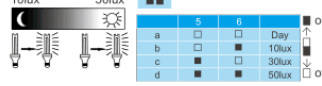

ITEM WORKING MODE

ITEM WIRING INSTRUCTION

- Hold Time 10s-10min
- The adjustable
- Light Sensor
- Max 10M
- Mounting Height 3.5m Max.

SETTING

Distance

Time

Light

Dim%