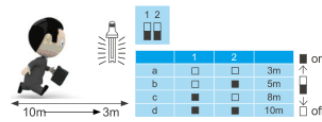

ITEM WORKING MODE

ITEM WIRING INSTRUCTION

- Hold Time 10s-10min
- The adjustable
- Light Sensor
- Max 10M
- Mounting Height 3.5m Max.

SETTING

Distance

Time

Light

Dim%