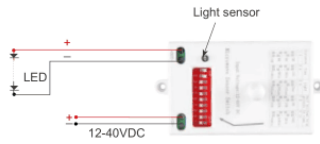

OBS! Tänk på att alltid bryta strömmen vid montage.

RH-P02

TECHNICAL SPECIFICATIONS

ITEM	PARAMETER
Power supply	12-40VDC 20-60VDC
Installation sit	Indoors, ceiling mounting
HF system	5.8GHz CW radar,ISM band
Reach	3-10m(radii), adjustable
Time setting	10sec to 10min
Power frequency	50/60Hz
Transmission power	<10mW
Detection angle	360°
Output mode	PWM
Current	Max:3A
Light control	Day~50LUX,adjustable
Motion detection	0.5-3m/s
Operating temperature	-10℃ - 70℃

ITEM WORKING MODE

ITEM WIRING INSTRUCTION

- Hold Time 10s-10min
- The adjustable
- Light Sensor
- Max 10M
- Mounting Height 3.5m Max.

SETTING

Distance

Time

Light

Dim%