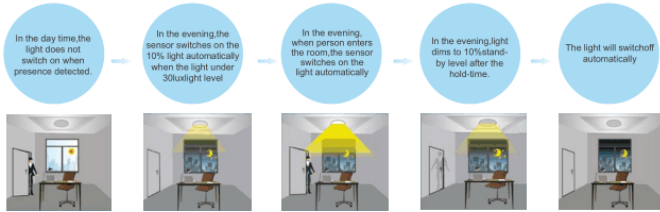

ITEM WORKING MODE