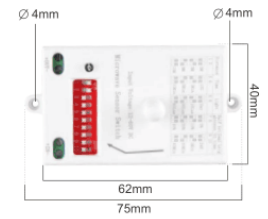

OBS! Tänk på att alltid bryta strömmen vid montage.

RH-P02

TECHNICAL SPECIFICATIONS

ITEM	PARAMETER
Power supply	12-40VDC 20-60VDC
Installation sit	Indoors, ceiling mounting
HF system	5.8GHz CW radar,ISM band
Reach	3-10m(radii), adjustable
Time setting	10sec to 10min
Power frequency	50/60Hz
Transmission power	<10mW
Detection angle	360°
Output mode	PWM
Current	Max:3A
Light control	Day~50LUX,adjustable
Motion detection	0.5-3m/s
Operating temperature	-10℃ - 70℃

ITEM WORKING MODE

ITEM WIRING INSTRUCTION

- Hold Time 10s-10min
- The adjustable
- Light Sensor
- Max 10M
- Mounting Height 3.5m Max.

SETTING

Distance

Time

Light

Dim%

Off Dwell Time

ITEM SIZE

DETECTION PATTERN