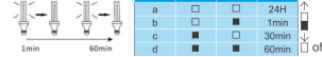

Off Dwell Time