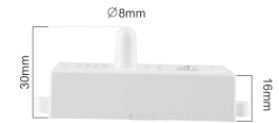

RH-P02

TECHNICAL SPECIFICATIONS

ITEM	PARAMETER
Power supply	12-40VDC 20-60VDC
Installation sit	Indoors, ceiling mounting
HF system	5.8GHz CW radar,ISM band
Reach	3-10m(radii), adjustable
Time setting	10sec to 10min
Power frequency	50/60Hz
Transmission power	<10mW
Detection angle	360°
Output mode	PWM
Current	Max:3A
Light control	Day~50LUX,adjustable
Motion detection	0.5-3m/s
Operating temperature	-10℃ - 70℃

ITEM WORKING MODE

ITEM WIRING INSTRUCTION

- Hold Time 10s-10min
- The adjustable
- Light Sensor
- Max 10M
- Mounting Height 3.5m Max.

SETTING

Distance

Time

Light

Dim%

Off Dwell Time

ITEM SIZE

DETECTION PATTERN