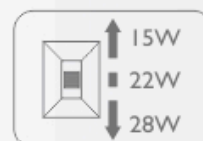

Side View

Back View

SmartEdge Multi-purpose Panel

Pre-set Button
to change color

CCT CHANGEABLE

Watt Settable

SMART THINGS

POWER BY

Google home

Amazon Alexa

Smart: Plug&play smart USB with WIFI, ZIGBEE or BLUETOOTH

Fit all cut-out from 65-310mm (2.5"-10")

Super Slim **25** mm THICKNESS

Way To Install

Recessed ▾

28W D330mm