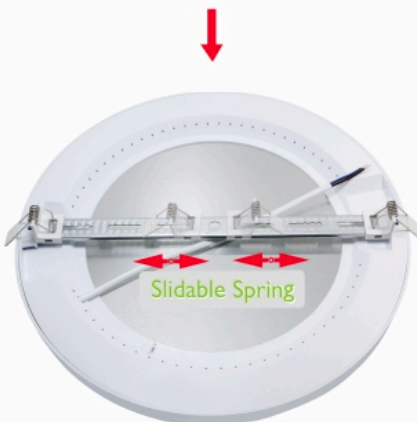

duoFLEX L LED panel

Flexibel tak/vägglamp, passar alla hålstorlekar mellan 65-310 mm.

Patenterad lösning för att passa de flesta befintliga hålstorlekar i taket. Snabb och enkel installation! Den går även att montera direkt mot tak utan håltagning.

Side View

Back View

SmartEdge Multi-purpose Panel

Pre-set Button
to change color

CCT CHANGEABLE

Watt Settable

SMART THINGS

POWER BY

Google home

Amazon Alexa

Smart: Plug&play smart USB with WIFI, ZIGBEE or BLUETOOTH

Fit all cut-out from 65-310mm (2.5"-10")

Super Slim **25** mm THICKNESS

Way To Install

Recessed ▾

28W D330mm

Fit all cut-out from 65-310mm (2.5"-10")

Surface-mounted ▾

EASY & FAST installation

Easy surface-mounted

Twist on to lock