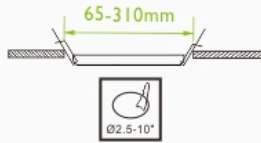

Google home

Amazon Alexa

Smart: Plug&play smart USB with WIFI, ZIGBEE or BLUETOOTH

Fit all cut-out from 65-310mm (2.5"-10")

Super Slim **25** mm THICKNESS

Way To Install

Recessed ▾

28W D330mm

Fit all cut-out from 65-310mm (2.5"-10")

Surface-mounted ▾

EASY & FAST installation

Easy surface-mounted

Twist on to lock