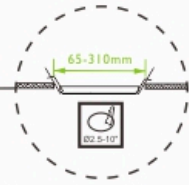

Side View

Back View

SmartEdge Multi-purpose Panel

Pre-set Button
to change color

CCT CHANGEABLE

Watt Settable

SMART THINGS

POWER BY

Google home

Amazon Alexa

Smart: Plug&play smart USB with WIFI, ZIGBEE or BLUETOOTH

Fit all cut-out from 65-310mm (2.5"-10")

Super Slim **25** mm THICKNESS

Way To Install

Recessed ▾

28W D330mm

Fit all cut-out from 65-310mm (2.5"-10")

Surface-mounted ▾

EASY & FAST installation

Easy surface-mounted

Twist on to lock