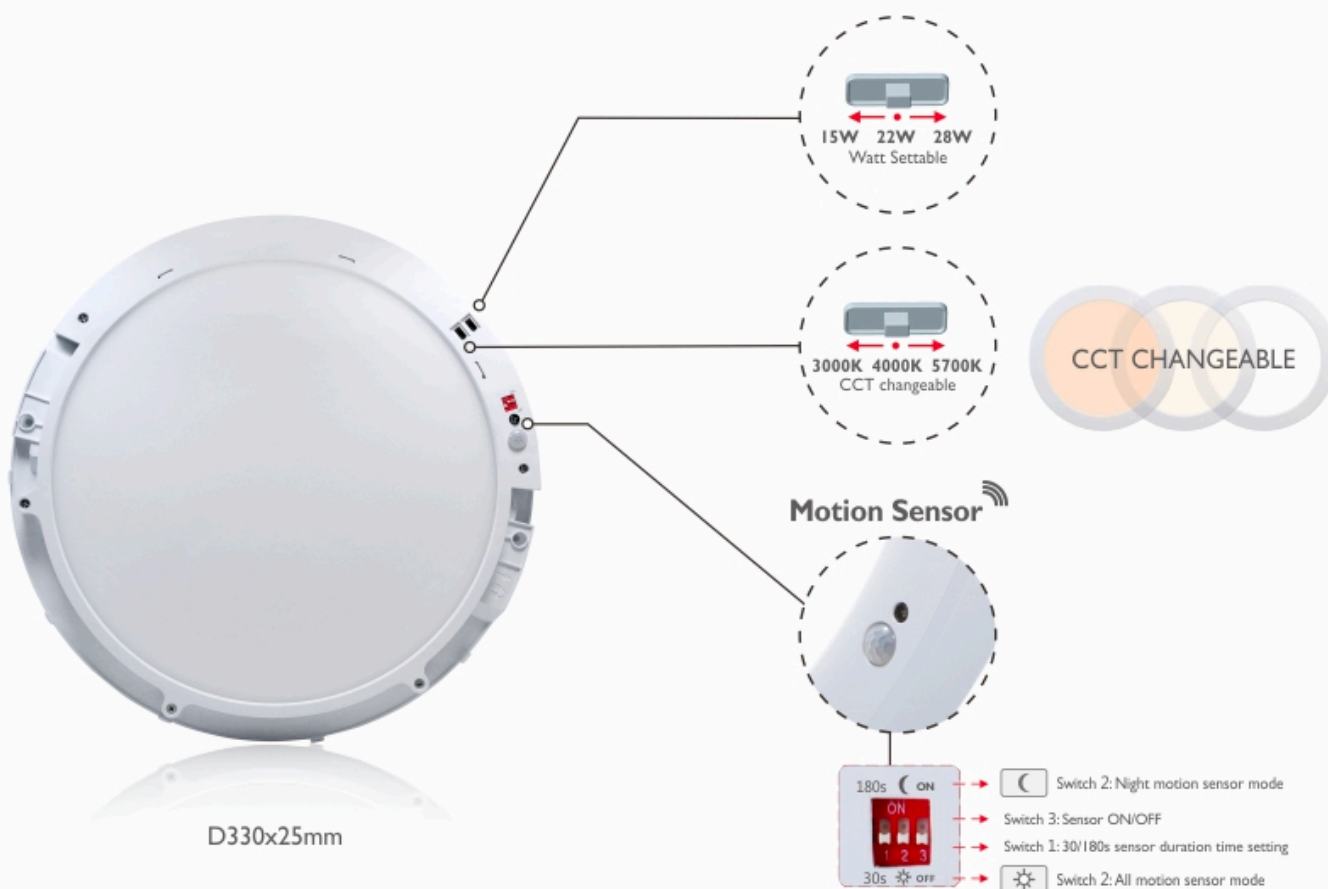

INFO

- AC220-240V
- 3000/4000/6500K Switch
- Inbyggd LED driver
- CRI>80
- 110° ljusspridning
- Mjukt icke bländande ljus
- För de flesta hålstorlekar eller montering direkt mot tak.

Tillbehör

Front View

Side View

Back View

SmartEdge Multi-purpose Panel

Pre-set Button
to change color

CCT CHANGEABLE

Watt Settable

SMART THINGS

POWER BY

Google home

Amazon Alexa

Smart: Plug&play smart USB with WIFI, ZIGBEE or BLUETOOTH

Fit all cut-out from 65-310mm (2.5"-10")

Super Slim **25** mm THICKNESS

Way To Install

Recessed ▾

28W D330mm

Fit all cut-out from 65-310mm (2.5"-10")

Surface-mounted ▾

EASY & FAST installation

Easy surface-mounted

Twist on to lock