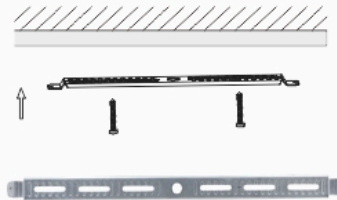

duoFLEX L LED panel

Flexibel tak/vägglamp, passar alla hålstorlekar mellan 65-310 mm.

Patenterad lösning för att passa de flesta befintliga hålstorlekar i taket. Snabb och enkel installation! Den går även att montera direkt mot tak utan håltagning.

Side View

Back View

SmartEdge Multi-purpose Panel

Pre-set Button
to change color

CCT CHANGEABLE

Watt Settable

SMART THINGS

POWER BY

Google home

Amazon Alexa

Smart: Plug&play smart USB with WIFI, ZIGBEE or BLUETOOTH

Fit all cut-out from 65-310mm (2.5"-10")

Super Slim **25** mm THICKNESS

Way To Install

Recessed ▾

28W D330mm

Fit all cut-out from 65-310mm (2.5"-10")

Surface-mounted ▾

EASY & FAST installation

Easy surface-mounted

Twist on to lock